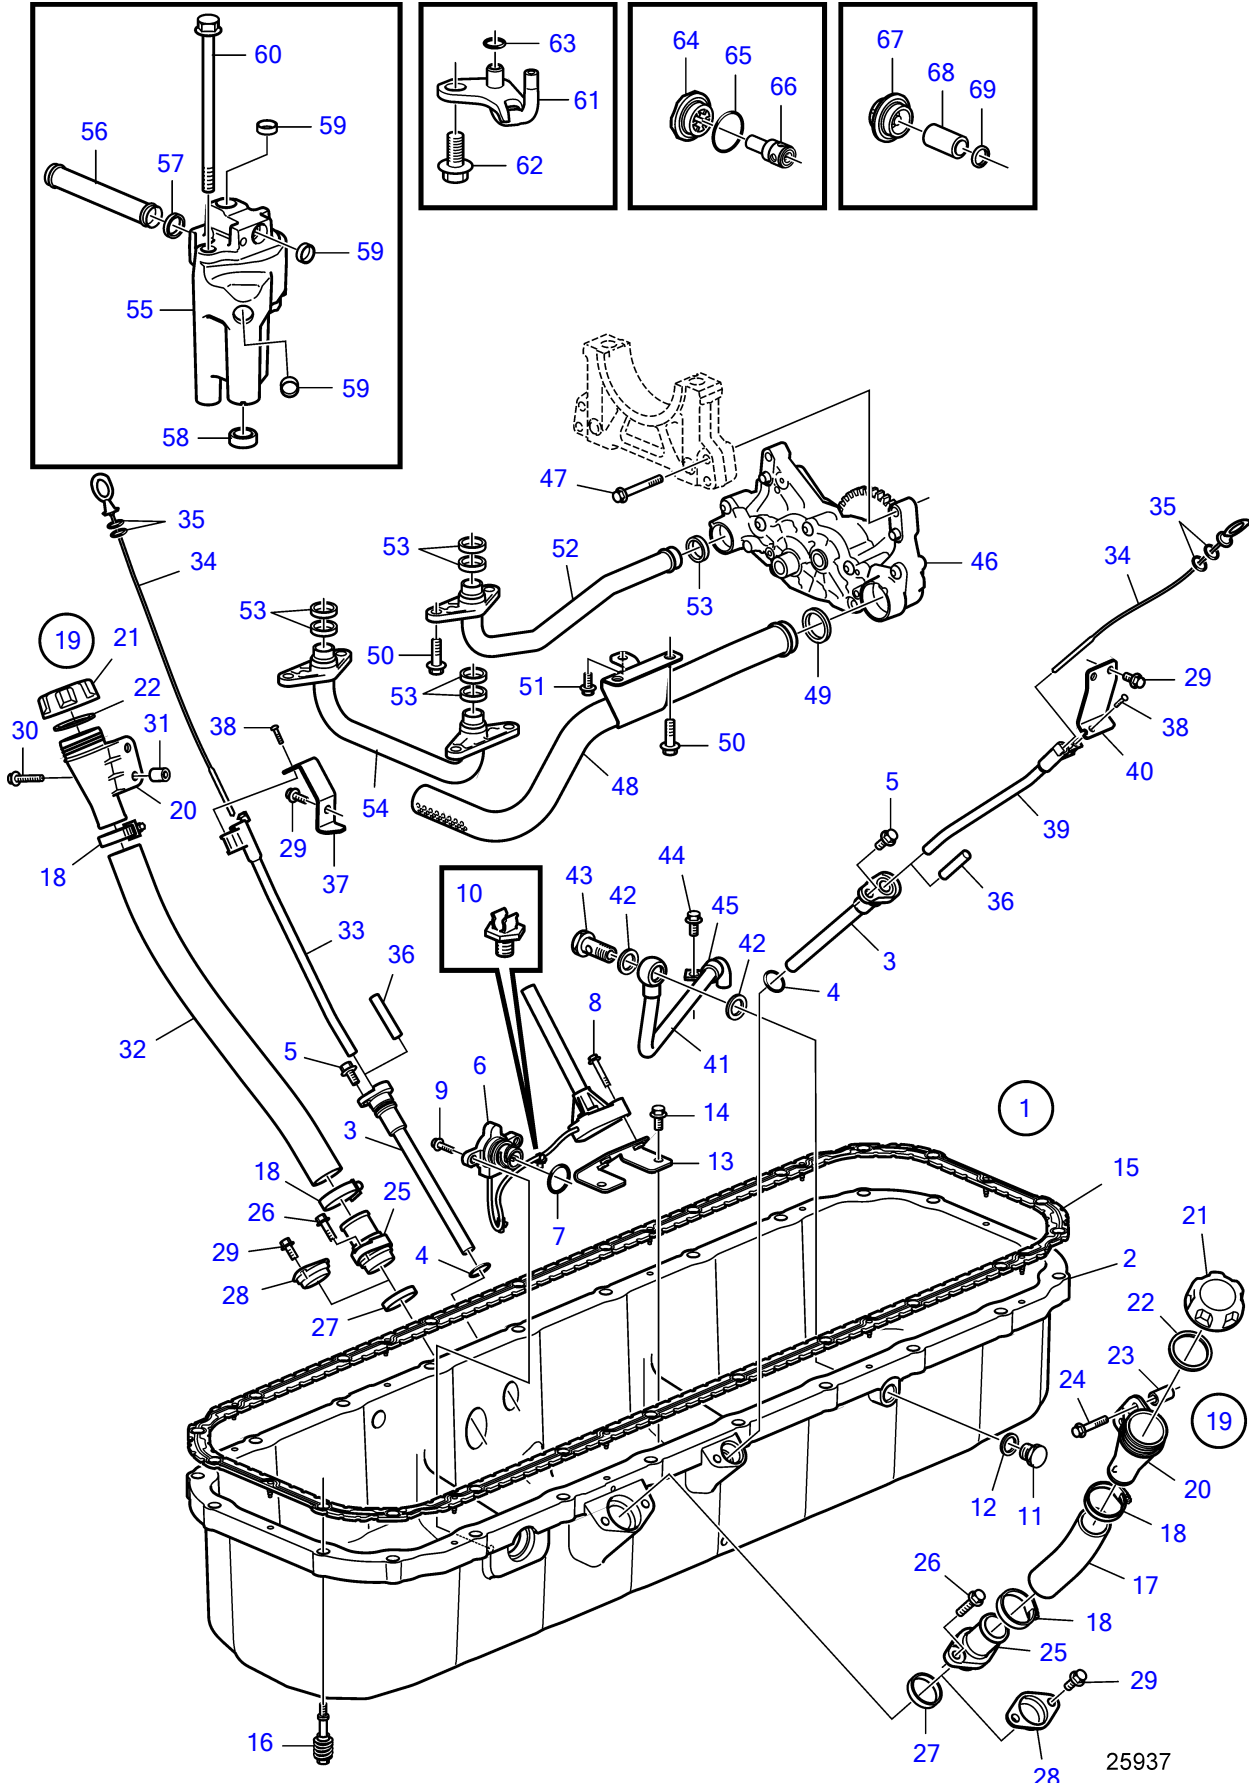

D13B-A MP, D13B-B MP, D13B-C MP, D13B-D MP, D13B-G MP, D13B-H MP

D13B-A MP, D13B-B MP, D13B-C MP, D13B-D MP, D13B-G MP, D13B-H MP

REF	PART NO.	QTY	DESCRIPTION	NOTES
1	3593504	1	Oil pan	
2		1	• Oil pan	
3	21523327	1	• Pipe	
4	949656	2	• • O-ring	
5	966378	1	• Flange screw	
6	21521353	1	• Oil level sensor	
7	990719	1	• • O-ring	
8	948356	3	• Flange screw	
9	946934	2	• Flange screw	
10	20700754	2	• Retainer	
11	982293	1	• Plug	
12	11998	1	• Gasket	
13	21104728	1	• Bracket	
14	946440	3	• Flange screw	
15	21293367	1	Sealing strip	
16	20739547	22	Flange screw	
17	967833	X	Hose	For mounting on left side., L=210mm
18	961669	4	Hose clamp	
19	20808091	1	Oil filler pipe	
20	(20486943)	1	• Oil filler pipe	Obsolete part
21	20807510	1	• Oil filler cap	
22	20365079	1	• • Gasket	
23	843075	2	Spacer sleeve	
24	946671	2	Flange screw	
25	20462497	2	Connection pipe	
26	946173	4	Flange screw	
27	20555696	2	Sealing ring	
28	3964803	2	Plug	Alt
29	946440	7	Flange screw	
30	948217	2	Flange screw	
31	852660	2	Spacer sleeve	For mounting on right side., For D13B-B MP, For D13B-D MP
32	21364974	1	Hose	For mounting on right side., For D13B-B MP, For D13B-D MP
	21361335	1	Hose	For mounting on right side., For D13B-A MP, D13B-C MP, D13B-G MP, For D13B-H MP
33	21173620	1	Pipe	
34	3889663	1	Oil dipstick	
35	949187	2	• O-ring	
36	20533484	2	Plug	
37	21176233	1	Bracket	For mounting on right side.
38	975371	2	6 point socket screw	
39	21173620	1	Pipe	
40	3889662	1	Bracket	For mounting on left side.
41	3889666	1	Oil scavenging pipe	
42	11998	2	Gasket	
43	190714	1	Hollow screw	
44	946440	1	Flange screw	
45	(190229)	1	Clamp	Obsolete part
46	20824906	1	Oil pump	
47	965180	4	Flange screw	
48	3889667	1	Oil strainer	
49	20451487	1	Sealing ring	
50	946472	3	Flange screw	
51	946440	1	Flange screw	
52	20501240	1	Pressure pipe	
53	21092243	7	Sealing ring	
54	20498189	1	Pressure pipe	
55	21105100	1	Intermediate housing	
56	20591851	1	Outlet pipe	
57	1677370	1	Sealing ring	
58	20526428	1	Sealing ring	
59	955082	3	Cap plug	
60	969225	2	Flange screw	